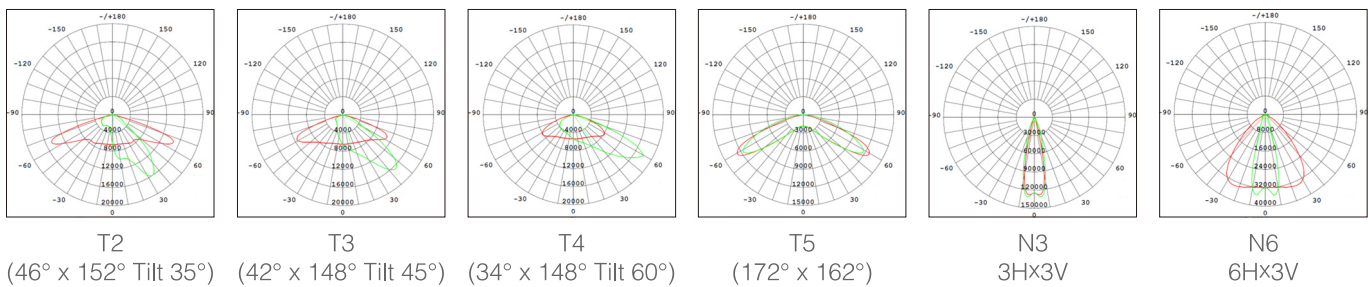

Dimensional Drawings

180W/240W/300W

450W/600W

Mounting Options

U BRACKET

STRAIGHT ARM

POLE MOUNT: POST TOP

POLE MOUNT: SIDE ENTRY

Photometry

T2

(46° x 152° Tilt 35°)

T3

(42° x 148° Tilt 45°)

T4

(34° x 148° Tilt 60°)

T5

(172° x 162°)

N3

3HX3V

N6

6HX3V

Product Data

Part Number	Power	Lumen Output	CCT	CRI*	Length	Width	Height	Weight
FP-180Dxx	180W	26,100lm	5000K	>Ra70	571mm	322mm	94mm	7.8kg
FP-240Dxx	240W	34,800lm	5000K	>Ra70	571mm	322mm	94mm	7.8kg
FP-300Dxx	300W	43,500lm	5000K	>Ra70	571mm	322mm	94mm	8.4kg
FP-450Dxx	450W	65,250lm	5000K	>Ra70	621mm	601mm	104mm	16.5kg
FP-600Dxx	600W	87,000lm	5000K	>Ra70	621mm	601mm	104mm	18kg