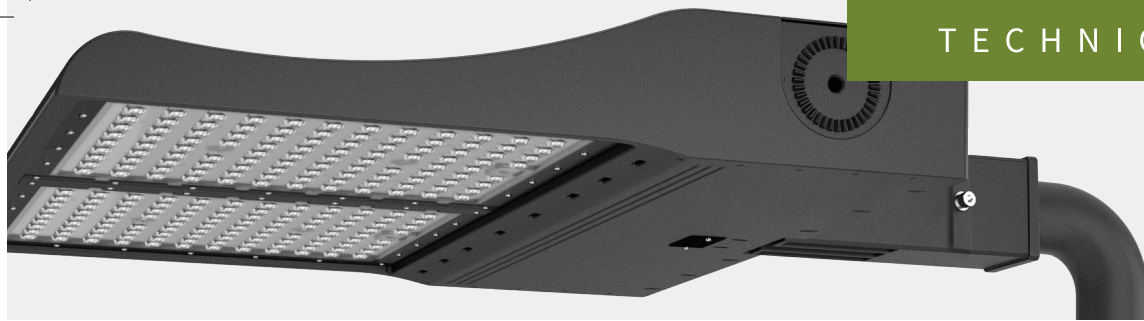

[PAVILION]

FLOODLIGHT

5
 YEAR
 PRODUCT
 WARRANTY

IP
66
 INGRESS
 PROTECTION

IK
10
 IMPACT
 PROTECTION

Description

The [Pavilion] is an excellent choice for new construction or retrofit application. The high output LED and glass lens provide outstanding uniformity and efficiency. Multiple asymmetric beam angle makes it flexible for different projects' requirements. It can replace existing HID/HPS/MW fixtures up to 1000W.

Key Features

- High output lumen efficiency, up to 145lm/W
- The housing is made of 100% aluminum alloy and utilises external airflow fins to get better heat dissipation.
- More than 6 options of beam angles to fit different applications, including Type 2,3,4,5
- Multiple mounting options: round or square pole mount, U bracket mount as flood light
- Electrophoresis and powder coating with strong anti-corrosion.
- Two sizes optional for 180W-600W.
- Provided with 10KV Surge Protection Devices

Technical Specifications

Rated Life	≥50,000 hours
Body	Powder Coated Aluminium
Installation	Bracket Mounting
Beam Angles	T2, T3, T4, T5, N3, N6
Power Factor	>0.90
CRI	>Ra70

Operating Temperature	-30°C to +50°C
Input Voltage	100 - 240 VAC / 100 - 277 VAC ~ 50/60Hz
IP Rating	IP66
IK Rating	IK10
Weight	7.8kg – 18kg

Dimensional Drawings

180W/240W/300W

450W/600W

Mounting Options

U BRACKET

STRAIGHT ARM

POLE MOUNT: POST TOP

POLE MOUNT: SIDE ENTRY