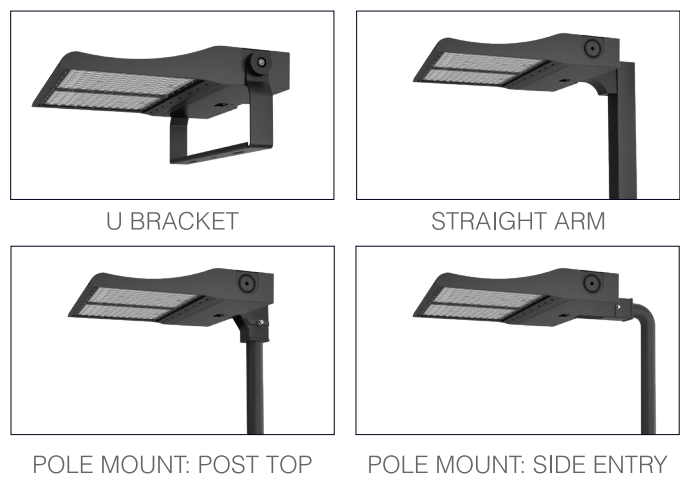

[PAVILION]

FLOODLIGHT

5
 YEAR
 PRODUCT
 WARRANTY

IP
66
 INGRESS
 PROTECTION

IK
10
 IMPACT
 PROTECTION

Description

The [Pavilion] is an excellent choice for new construction or retrofit application. The high output LED and glass lens provide outstanding uniformity and efficiency. Multiple asymmetric beam angle makes it flexible for different projects' requirements. It can replace existing HID/HPS/MW fixtures up to 1000W.

Key Features

- High output lumen efficiency, up to 145lm/W
- The housing is made of 100% aluminum alloy and utilises external airflow fins to get better heat dissipation.
- More than 6 options of beam angles to fit different applications, including Type 2,3,4,5
- Multiple mounting options: round or square pole mount, U bracket mount as flood light
- Electrophoresis and powder coating with strong anti-corrosion.
- Two sizes optional for 180W-600W.
- Provided with 10KV Surge Protection Devices

Dimensional Drawings

180W/240W/300W

450W/600W

Mounting Options

U BRACKET

STRAIGHT ARM

POLE MOUNT: POST TOP

POLE MOUNT: SIDE ENTRY