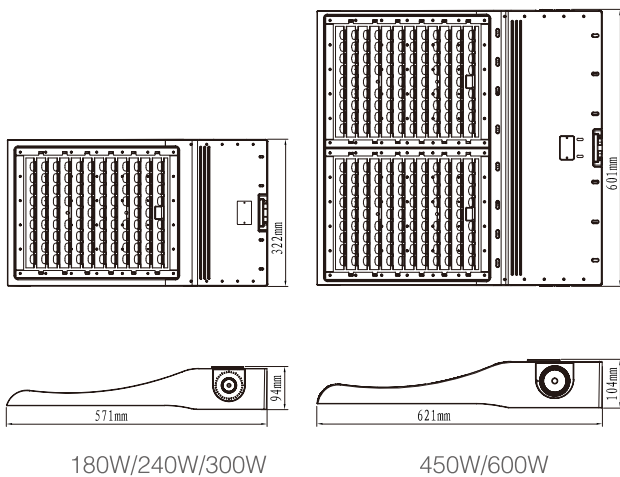

Key Features

- High output lumen efficiency, up to 145lm/W
- The housing is made of 100% aluminum alloy and utilises external airflow fins to get better heat dissipation.
- More than 6 options of beam angles to fit different applications, including Type 2,3,4,5
- Multiple mounting options: round or square pole mount, U bracket mount as flood light
- Electrophoresis and powder coating with strong anti-corrosion.
- Two sizes optional for 180W-600W.
- Provided with 10KV Surge Protection Devices

Technical Specifications

Rated Life	≥50,000 hours
Body	Powder Coated Aluminium
Installation	Bracket Mounting
Beam Angles	T2, T3, T4, T5, N3, N6
Power Factor	>0.90
CRI	>Ra70

Operating Temperature	-30°C to +50°C
Input Voltage	100 - 240 VAC / 100 - 277 VAC ~ 50/60Hz
IP Rating	IP66
IK Rating	IK10
Weight	7.8kg – 18kg

Dimensional Drawings

180W/240W/300W

450W/600W

Mounting Options

U BRACKET

STRAIGHT ARM

POLE MOUNT: POST TOP

POLE MOUNT: SIDE ENTRY

(172° x 162°)

N3

3HX3V

N6

6HX3V

Product Data

Part Number	Power	Lumen Output	CCT	CRI*	Length	Width	Height	Weight
FP-180Dxx	180W	26,100lm	5000K	>Ra70	571mm	322mm	94mm	7.8kg
FP-240Dxx	240W	34,800lm	5000K	>Ra70	571mm	322mm	94mm	7.8kg
FP-300Dxx	300W	43,500lm	5000K	>Ra70	571mm	322mm	94mm	8.4kg
FP-450Dxx	450W	65,250lm	5000K	>Ra70	621mm	601mm	104mm	16.5kg
FP-600Dxx	600W	87,000lm	5000K	>Ra70	621mm	601mm	104mm	18kg