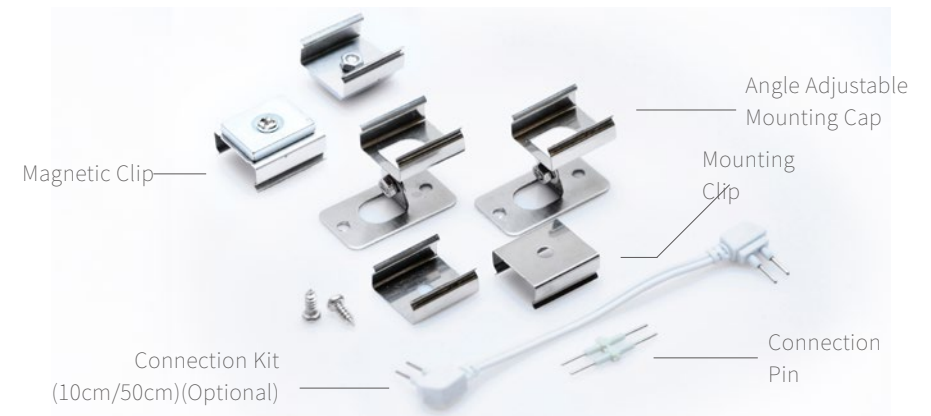

LED Light Bar

General Applications

Warm White (3000K)

Day White (4000K)

Cool White (5500K)

Accessories

LUMAN® **PATENTED** design provides different standard lengths for different application:150mm/250mm /300mm/600mm/ 1000mm/1200mm

Mechanical Properties

Body	Aluminum
Base	DC Pins Connector
Weight	56g(250mm)/ 205g (1000mm)

[DRAGON]

LED Light Bar

Technical Operation Data

General Application (Cove light and CFL T8 T5 replacement)

	LM-LSW04-BA0K	LM-LSD04-BA0K
LUMINOUS FLUX	400lm	450lm
COLOR	Warm White	Day White
CCT	3000K	4000K
CRI	>83	>83
RADIANCE ANGLE	120°	120°
LENGTH	250mm	250mm
VOLTAGE(DC)	48V DC	48V DC