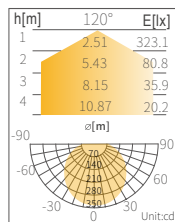

	LM-LSC04-BA0K
LUMINOUS FLUX	450lm
COLOR	Cool white
CCT	5500K
CRI	>83
RADIANCE ANGLE	120°
LENGTH	250mm
VOLTAGE(DC)	48V DC

• POWER:4W, 4000K

	LM-LSW10-BA0K	LM-LSD10-BA0K
LUMINOUS FLUX	900lm	1000lm
COLOR	Warm White	Day White
CCT	3000K	4000K
CRI	>83	>83
RADIANCE ANGLE	120°	120°
LENGTH	1000mm	1000mm
VOLTAGE(DC)	48V DC	48V DC

• POWER:10W, 4000K

	LM-LSC10-BA0K
LUMINOUS FLUX	1000lm
COLOR	Cool white
CCT	5500K
CRI	>83
RADIANCE ANGLE	120°
LENGTH	1000mm
VOLTAGE(DC)	48V DC

[DRAGON]

LED Light Bar

• POWER:15W, 4000K

	LM-LSW15-BA0K	LM-LSD15-BA0K
LUMINOUS FLUX	1600lm	1700lm
COLOR	Warm White	Day White
CCT	3000K	4000K
CRI	>83	>83
RADIANCE ANGLE	120°	120°
LENGTH	1000mm	1000mm
VOLTAGE(DC)	48V DC	48V DC