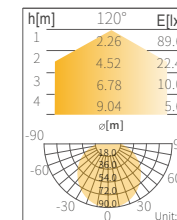

Technical Operation Data

Special Application (Specific Color options)

	LM-LSP04-CA0K	LM-LSU04-CA0K
LUMINOUS FLUX	250lm	400lm
COLOR	Meat Pink	Golden Warm
CCT	2000K	2400K
CRI	>73	>83
RADIANCE ANGLE	120°	120°
LENGTH	250mm	250mm
VOLTAGE(DC)	48V DC	48V DC

	LM-LSS04-CA0K	LM-LSW04-CA0K
LUMINOUS FLUX	350lm	350lm
COLOR	Super Warm	Warm white
CCT	2700K	3000K
CRI	>93	>93
RADIANCE ANGLE	120°	120°
LENGTH	250mm	250mm
VOLTAGE(DC)	48V DC	48V DC

	LM-LSD04-CA0K	LM-LSC04-CA0K
LUMINOUS FLUX	400lm	400lm
COLOR	Day white	Cool white
CCT	4000K	5500K
CRI	>93	>93
RADIANCE ANGLE	120°	120°
LENGTH	250mm	250mm
VOLTAGE(DC)	48V DC	48V DC

• POWER:4W, 4000K