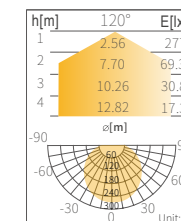

LM-LSW10-BA0K	LM-LSD10-BA0K
LUMINOUS FLUX	900lm	1000lm
COLOR	Warm White	Day White
CCT	3000K	4000K
CRI	>83	>83
RADIANCE ANGLE	120°	120°
LENGTH	1000mm	1000mm
VOLTAGE(DC)	48V DC	48V DC

• POWER:10W, 4000K