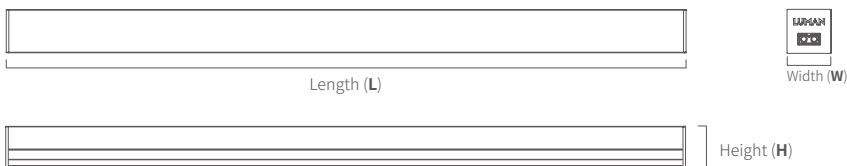

LED Light Bar

General Applications

Warm White (3000K)

Day White (4000K)

Cool White (5500K)

Accessories

LUMAN® **PATENTED** design provides different standard lengths for different application:150mm/250mm /300mm/600mm/ 1000mm/1200mm

(please contact us for other tailor made lengths)

[DRAGON]

LED Light Bar

Dimensional Drawing

L	250	1000
W	17.5	17.5
H	17.5	17.5

*Unit= mm
*Length may be +/-5mm

Environmental Properties

Operating Temperature	-10°C ~ +40°C
Storage Temperature	-40°C ~ +60°C
Life time	50,000 hours