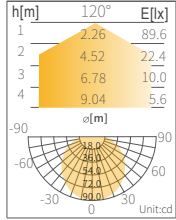

	LM-LSD04-CA0K	LM-LSC04-CA0K
LUMINOUS FLUX	400lm	400lm
COLOR	Day white	Cool white
CCT	4000K	5500K
CRI	>93	>93
RADIANCE ANGLE	120°	120°
LENGTH	250mm	250mm
VOLTAGE(DC)	48V DC	48V DC

• POWER:4W, 4000K

[DRAGON]

LED Light Bar

• POWER:10W, 4000K

	LM-LSP10-CA0K	LM-LSU10-CA0K
LUMINOUS FLUX	650lm	1000lm
COLOR	Meat Pink	Golden Warm
CCT	2000K	2400K
CRI	>73	>83
RADIANCE ANGLE	120°	120°
LENGTH	1000mm	1000mm
VOLTAGE(DC)	48V DC	48V DC