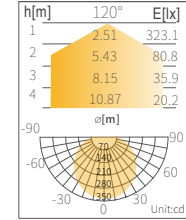

[DRAGON]

LED Light Bar

• POWER:15W, 4000K

	LM-LSP15-CA0K	LM-LSU15-CA0K
LUMINOUS FLUX	950lm	1500lm
COLOR	Meat Pink	Golden Warm
CCT	2000K	2400K
CRI	>73	>83
RADIANCE ANGLE	120°	120°
LENGTH	1000mm	1000mm
VOLTAGE(DC)	48V DC	48V DC

	LM-LSS15-CA0K	LM-LSW15-CA0K
LUMINOUS FLUX	1350lm	1350lm
COLOR	Super Warm	Warm white
CCT	2700K	3000K
CRI	>93	>93
RADIANCE ANGLE	120°	120°
LENGTH	1000mm	1000mm
VOLTAGE(DC)	48V DC	48V DC

	LM-LSD15-CA0K	LM-LSC15-CA0K
LUMINOUS FLUX	1500lm	1500lm
COLOR	Day white	Cool white
CCT	4000K	5500K
CRI	>93	>93
RADIANCE ANGLE	120°	120°
LENGTH	1000mm	1000mm
VOLTAGE(DC)	48V DC	48V DC

Remark:
Ples contact us for 24V or other specification information.