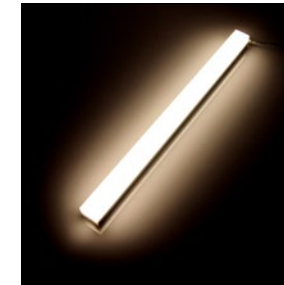

Day White (4000K)