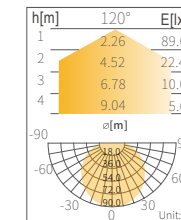

Mechanical Properties

Body	Aluminum
Base	DC Pins Connector
Weight	56g(250mm)/ 205g (1000mm)

[DRAGON]

LED Light Bar

Technical Operation Data

General Application (Cove light and CFL T8 T5 replacement)

	LM-LSW04-BA0K	LM-LSD04-BA0K
LUMINOUS FLUX	400lm	450lm
COLOR	Warm White	Day White
CCT	3000K	4000K
CRI	>83	>83
RADIANCE ANGLE	120°	120°
LENGTH	250mm	250mm
VOLTAGE(DC)	48V DC	48V DC

	LM-LSC04-BA0K
LUMINOUS FLUX	450lm
COLOR	Cool white
CCT	5500K
CRI	>83
RADIANCE ANGLE	120°
LENGTH	250mm
VOLTAGE(DC)	48V DC

• POWER:4W, 4000K

	LM-LSW10-BA0K	LM-LSD10-BA0K
LUMINOUS FLUX	900lm	1000lm
COLOR	Warm White	Day White
CCT	3000K	4000K
CRI	>83	>83
RADIANCE ANGLE	120°	120°
LENGTH	1000mm	1000mm
VOLTAGE(DC)	48V DC	48V DC