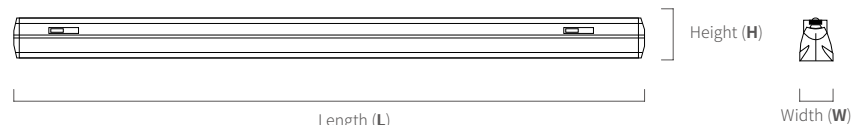

LED Linear Light

Node Connector

L Node connector

T Node Connector

X Node Connector

[LANE]

LED Linear Light

Dimensional Drawing

	Length (L)		
L	575	1141	1424
W	68	68	68
H	70	70	70

*Unit = mm
*Length may be +/-5mm

Environmental Properties

Operating Temperature	-20°C ~ +40°C
Storage Temperature	-40°C ~ +60°C
Life time	50,000 hours

Mechanical Properties

Body	Aluminum
Lens	PMMA
Base	AC Connection
Weight	1.4kg (575mm)/ 1.4kg (1141mm)/ 2.85kg(1424mm)

[LANE]

LED Linear Light

Technical Operation Data

• POWER:24W, 4000K

	LM-LTW24-ATP×9	LM-LTD24-ATP×9
LUMINOUS FLUX	2880lm	3120lm
COLOR	Warm White	Day white
CCT	3000K	4000K
CRI	>80	>80
LENGTH	575mm	575mm
VOLTAGE(AC)	220-240V / 100-227V	220-240V / 100-227V