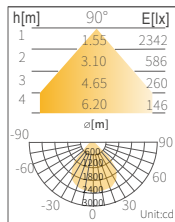

• POWER:40W, 4000K