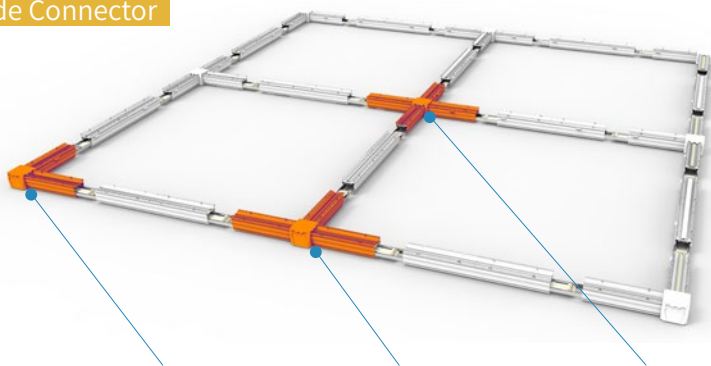

Supermarket

[LANE]

LED Linear Light

[Lane]

New generation of trunking linear lighting system, equipped with different angle options, making sure products under promotion will be highlighted. Different accessories ensuring this fixture is perfect for any indoor application, eg, supermarkets, megastores, malls, school, show-rooms, etc.

(LED option: **LUMAN** / **EPISTAR** or equivalent)

[LANE]

LED Linear Light

Features

■ Trunking rail

Standard version
(3-Core)

Dimming version
(5-Core, Dali/1-10V)
(7-Core, Dali/1-10V)

■ Two body color options

LED Linear Light

Node Connector

L Node connector

T Node Connector

X Node Connector

[LANE]

LED Linear Light

Dimensional Drawing

Body	Aluminum
Lens	PMMA
Base	AC Connection
Weight	1.4kg (575mm)/ 1.4kg (1141mm)/ 2.85kg(1424mm)

[LANE]

LED Linear Light

Technical Operation Data

• POWER:24W, 4000K

	LM-LTW24-ATP×9	LM-LTD24-ATP×9
LUMINOUS FLUX	2880lm	3120lm
COLOR	Warm White	Day white
CCT	3000K	4000K
CRI	>80	>80
LENGTH	575mm	575mm
VOLTAGE(AC)	220-240V / 100-227V	220-240V / 100-227V