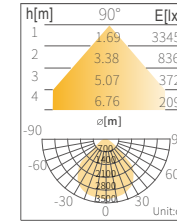

[LANE]

LED Linear Light

• POWER:60W, 4000K

	LM-LTW60-ATP×9	LM-LTD60-ATP×9
LUMINOUS FLUX	7200lm	7800lm
COLOR	Warm White	Day white
CCT	3000K	4000K
CRI	>80	>80
LENGTH	1424mm	1424mm
VOLTAGE(AC)	220-240V / 100-227V	220-240V / 100-227V

	LM-LTN60-ATP×9	LM-LTC60-ATP×9
LUMINOUS FLUX	7800lm	7800lm
COLOR	Neutral white	Cool white
CCT	5000K	6000K
CRI	>80	>80
LENGTH	1424mm	1424mm
VOLTAGE(AC)	220-240V / 100-227V	220-240V / 100-227V

Remark:
'x' (Body color) = 'W' (White) / 'S' (Silver)
Please contact us for other specification information.