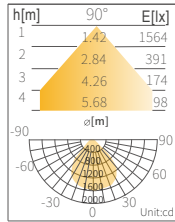

	Length (L)		
L	575	1141	1424
W	68	68	68
H	70	70	70

*Unit = mm
*Length may be +/-5mm

Environmental Properties

Operating Temperature	-20°C ~ +40°C
Storage Temperature	-40°C ~ +60°C
Life time	50,000 hours

Mechanical Properties

Body	Aluminum
Lens	PMMA
Base	AC Connection
Weight	1.4kg (575mm)/ 1.4kg (1141mm)/ 2.85kg(1424mm)

[LANE]

LED Linear Light

Technical Operation Data

• POWER:24W, 4000K

	LM-LTW24-ATP×9	LM-LTD24-ATP×9
LUMINOUS FLUX	2880lm	3120lm
COLOR	Warm White	Day white
CCT	3000K	4000K
CRI	>80	>80
LENGTH	575mm	575mm
VOLTAGE(AC)	220-240V / 100-227V	220-240V / 100-227V