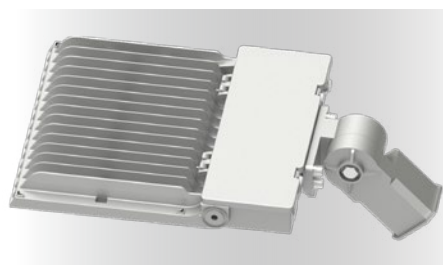

Joint stick
-for horizontal pole installation