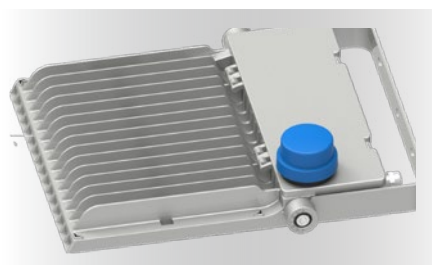

Smart kit
-for sensors and system receivers