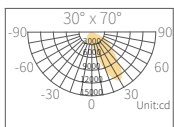

[FORT]

LED Flood Light

Technical Operation Data

• POWER:100W, 4000K

Asymmetry

• POWER:150W, 4000K

	LM-AF-100U-x-y	LM-AF-100W-x-y
LUMINOUS FLUX	10500lm	13200lm
COLOR	Ultra warm	Warm white
CCT	2200K	3000K
CRI	>80	>70
DIMENSION (L x W x H)	373x50x330	373x50x330
VOLTAGE(DC)	48V	48V

	LM-AF-100D-x-y	LM-AF-100C-x-y
LUMINOUS FLUX	14000lm	14000lm
COLOR	Day white	Cool white
CCT	4000K	5700K
CRI	>70	>70
DIMENSION (L x W x H)	373x50x330	373x50x330
VOLTAGE(DC)	48V	48V

	LM-AF-150U-x-y	LM-AF-150W-x-y
LUMINOUS FLUX	15750lm	19800lm
COLOR	Ultra warm	Warm white
CCT	2200K	3000K
CRI	>80	>70
DIMENSION (L x W x H)	373x50x330	373x50x330
VOLTAGE(DC)	48V	48V

	LM-AF-150D-x-y	LM-AF-150C-x-y
LUMINOUS FLUX	21000lm	21000lm
COLOR	Day white	Cool white
CCT	4000K	5700K
CRI	>70	>70
DIMENSION (L x W x H)	373x50x330	373x50x330
VOLTAGE(DC)	48V	48V

[FORT]

LED Flood Light

	LM-AF-200U-x-y	LM-AF-200W-x-y
LUMINOUS FLUX	21000lm	26400lm
COLOR	Ultra warm	Warm white
CCT	2200K	3000K
CRI	>80	>70
DIMENSION (L x W x H)	373x50x441	373x50x441
VOLTAGE(DC)	48V	48V

	LM-AF-200D-x-y	LM-AF-200C-x-y
LUMINOUS FLUX	28000lm	28000lm
COLOR	Day white	Cool white
CCT	4000K	5700K
CRI	>70	>70
DIMENSION (L x W x H)	373x50x441	373x50x441
VOLTAGE(DC)	48V	48V

	LM-AF-240U-x-y	LM-AF-240W-x-y
LUMINOUS FLUX	25200lm	31680lm
COLOR	Ultra warm	Warm white
CCT	2200K	3000K
CRI	>80	>70
DIMENSION (L x W x H)	373x50x441	373x50x441
VOLTAGE(DC)	48V	48V

	LM-AF-240D-x-y	LM-AF-240C-x-y
LUMINOUS FLUX	33600lm	33600lm
COLOR	Day white	Cool white
CCT	4000K	5700K
CRI	>70	>70
DIMENSION (L x W x H)	373x50x441	373x50x441
VOLTAGE(DC)	48V	48V

• POWER:200W, 4000K

• POWER:240W, 4000K

Remark:

'x' (body color)= 'S' (Silver) / 'D' (Black)

'y' (lens)= 'SN' Symmetric Narrow lens(24°x70°) /