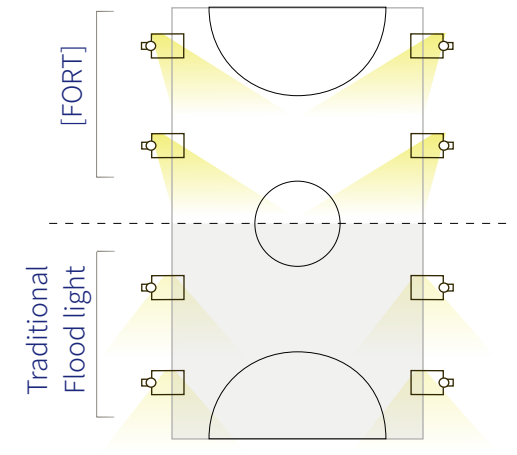

"DOWN" installation