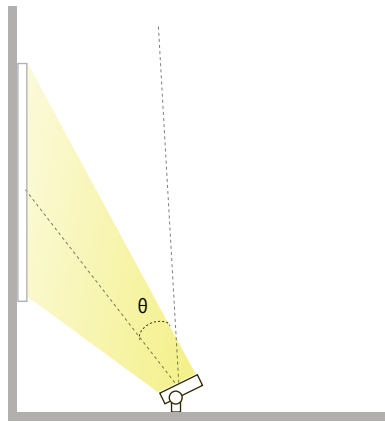

LED Flood Light

Features 1

Symmetric lighting effect

No light waste

-all light on desired area,saving more energy and money

- Narrow beam angle 24° x 70°

- Wide beam angle 32° x 84°

[FORT]

LED Flood Light

Features 2

Asymmetric lighting effect

- Narrow beam angle
 - When **horizontal installation** (up / down) is a **MUST** according to government laws, this lighting effect has the following benefits :
 - ◆ Anti-glare for cars / pedestrians
 - ◆ Reduce light pollution by shifting the light
 - ◆ No light waste so save more power and money