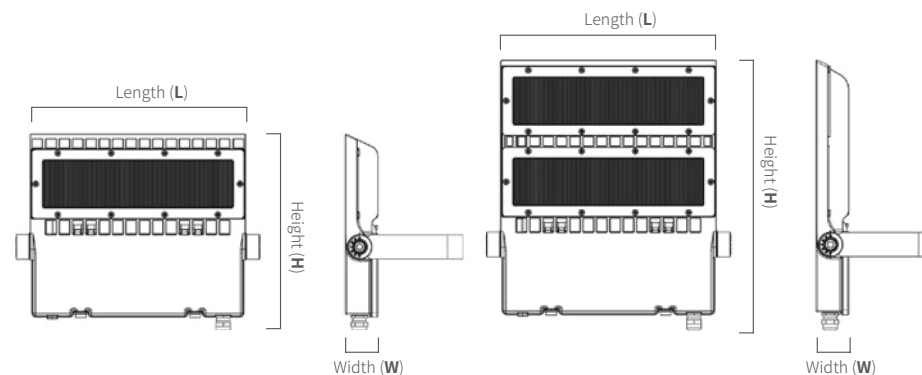

Light barrier
-prevent light pollution

Dust cover
-prevent any dirt / dust

Smart kit
-for sensors and system receivers

Joint stick
-for horizontal pole installation

[FORT]

LED Flood Light

Dimensional Drawing

Size	330	441
L	373	373
W	50	50
H	330	441

*Unit = mm
*size can be +/- 5mm

Environmental Properties

Operating Temperature	-40°C ~ +45°C
Storage Temperature	-40°C ~ +85°C
Life time	50,000 hours

Mechanical Properties