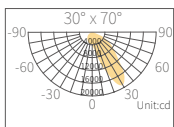

Symmetry

Asymmetry

	LM-AF-100U-x-y	LM-AF-100W-x-y
LUMINOUS FLUX	10500lm	13200lm
COLOR	Ultra warm	Warm white
CCT	2200K	3000K
CRI	>80	>70
DIMENSION (L x W x H)	373x50x330	373x50x330
VOLTAGE(DC)	48V	48V

	LM-AF-100D-x-y	LM-AF-100C-x-y
LUMINOUS FLUX	14000lm	14000lm
COLOR	Day white	Cool white
CCT	4000K	5700K
CRI	>70	>70
DIMENSION (L x W x H)	373x50x330	373x50x330
VOLTAGE(DC)	48V	48V