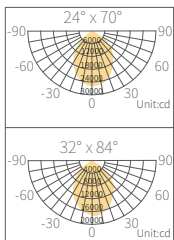

Body	Aluminum
Base	AC Connection
Weight	4.55kg(75W) / 4.60kg(100W) / 4.73kg(150W) / 6.33kg(200W/240W)

[FORT]

LED Flood Light

Technical Operation Data

• POWER:100W, 4000K

Symmetry

Asymmetry

• POWER:150W, 4000K

Symmetry

Asymmetry

	LM-AF-100U-x-y	LM-AF-100W-x-y
LUMINOUS FLUX	10500lm	13200lm
COLOR	Ultra warm	Warm white
CCT	2200K	3000K
CRI	>80	>70
DIMENSION (L x W x H)	373x50x330	373x50x330
VOLTAGE(DC)	48V	48V

	LM-AF-100D-x-y	LM-AF-100C-x-y
LUMINOUS FLUX	14000lm	14000lm
COLOR	Day white	Cool white
CCT	4000K	5700K
CRI	>70	>70
DIMENSION (L x W x H)	373x50x330	373x50x330
VOLTAGE(DC)	48V	48V