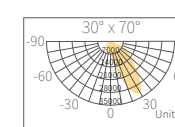

	LM-AF-240D-x-y	LM-AF-240C-x-y
LUMINOUS FLUX	33600lm	33600lm
COLOR	Day white	Cool white
CCT	4000K	5700K
CRI	>70	>70
DIMENSION (L x W x H)	373x50x441	373x50x441
VOLTAGE(DC)	48V	48V

• POWER:200W, 4000K

Symmetry

Asymmetry

• POWER:240W, 4000K

Symmetry

Asymmetry

Remark:

'x' (body color)= 'S' (Silver) / 'D' (Black)

'y' (lens)= 'SN' Symmetric Narrow lens(24°x70°) /

'SW' Symmetric Wide lens(32°x84°) /