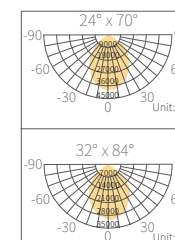

	LM-AF-240D-x-y	LM-AF-240C-x-y
LUMINOUS FLUX	33600lm	33600lm
COLOR	Day white	Cool white
CCT	4000K	5700K
CRI	>70	>70
DIMENSION (L x W x H)	373x50x441	373x50x441
VOLTAGE(DC)	48V	48V

• POWER:200W, 4000K

Symmetry

Asymmetry

• POWER:240W, 4000K

Symmetry

Asymmetry

Remark:

'x' (body color)= 'S' (Silver) / 'D' (Black)

'y' (lens)= 'SN' Symmetric Narrow lens(24°x70°) /

'SW' Symmetric Wide lens(32°x84°) /

'AN' Asymmetric Narrow lens(30°x70°) /

'AW' Asymmetric Wide lens(60°x82°) TBC

Please contact us for other specification information.