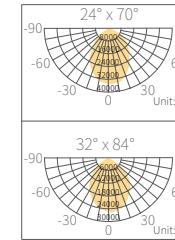

• POWER:200W, 4000K

Symmetry