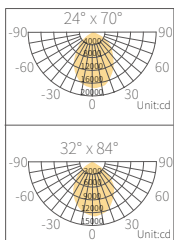

Body	Aluminum
Base	AC Connection
Weight	4.55kg(75W) / 4.60kg(100W) / 4.73kg(150W) / 6.33kg(200W/240W)

[FORT]

LED Flood Light

Technical Operation Data

• POWER:100W, 4000K

Symmetry

Asymmetry

• POWER:150W, 4000K

Symmetry

Asymmetry

	LM-AF-100U-x-y	LM-AF-100W-x-y
LUMINOUS FLUX	10500lm	13200lm
COLOR	Ultra warm	Warm white
CCT	2200K	3000K
CRI	>80	>70
DIMENSION (L x W x H)	373x50x330	373x50x330
VOLTAGE(DC)	48V	48V

	LM-AF-100D-x-y	LM-AF-100C-x-y
LUMINOUS FLUX	14000lm	14000lm
COLOR	Day white	Cool white
CCT	4000K	5700K
CRI	>70	>70
DIMENSION (L x W x H)	373x50x330	373x50x330
VOLTAGE(DC)	48V	48V

Asymmetry

• POWER:240W, 4000K

Symmetry

Asymmetry

Remark:

'x' (body color)= 'S' (Silver) / 'D' (Black)

'y' (lens)= 'SN' Symmetric Narrow lens(24°x70°) /

'SW' Symmetric Wide lens(32°x84°) /