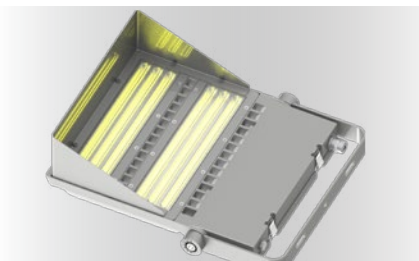

LED Flood Light

Features 1

Symmetric lighting effect

No light waste

-all light on desired area,saving more energy and money

- Narrow beam angle 24° x 70°

- Wide beam angle 32° x 84°

[FORT]

LED Flood Light

Features 2

Asymmetric lighting effect

- Narrow beam angle
 - When **horizontal installation** (up / down) is a **MUST** according to government laws, this lighting effect has the following benefits :
 - ◆ Anti-glare for cars / pedestrians
 - ◆ Reduce light pollution by shifting the light
 - ◆ No light waste so save more power and money

"UP" installation

"DOWN" installation

Application:

Advertising board

Stadium

[FORT]

LED Flood Light

Optional Accessories:

Light barrier
-prevent light pollution

Dust cover
-prevent any dirt / dust

Smart kit
-for sensors and system receivers

Joint stick
-for horizontal pole installation

[FORT]

LED Flood Light

Dimensional Drawing