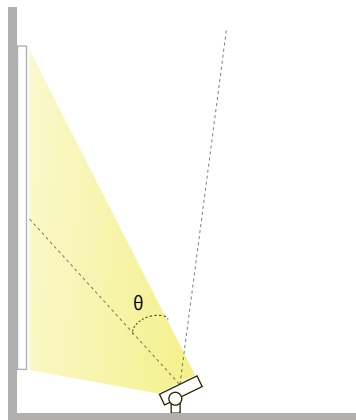

LED Flood Light

Features 1

Symmetric lighting effect

No light waste

-all light on desired area,saving more energy and money

- Narrow beam angle 24° x 70°

- Wide beam angle 32° x 84°

[FORT]