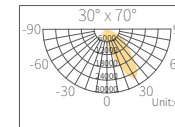

[FORT]

LED Flood Light

Technical Operation Data

• POWER:100W, 4000K

• POWER:150W, 4000K

	LM-AF-100U-x-y	LM-AF-100W-x-y
LUMINOUS FLUX	10500lm	13200lm
COLOR	Ultra warm	Warm white
CCT	2200K	3000K
CRI	>80	>70
DIMENSION (L x W x H)	373x50x330	373x50x330
VOLTAGE(DC)	48V	48V

	LM-AF-100D-x-y	LM-AF-100C-x-y
LUMINOUS FLUX	14000lm	14000lm
COLOR	Day white	Cool white
CCT	4000K	5700K
CRI	>70	>70
DIMENSION (L x W x H)	373x50x330	373x50x330
VOLTAGE(DC)	48V	48V

	LM-AF-150U-x-y	LM-AF-150W-x-y
LUMINOUS FLUX	15750lm	19800lm
COLOR	Ultra warm	Warm white
CCT	2200K	3000K
CRI	>80	>70
DIMENSION (L x W x H)	373x50x330	373x50x330
VOLTAGE(DC)	48V	48V

	LM-AF-150D-x-y	LM-AF-150C-x-y
LUMINOUS FLUX	21000lm	21000lm
COLOR	Day white	Cool white
CCT	4000K	5700K
CRI	>70	>70
DIMENSION (L x W x H)	373x50x330	373x50x330
VOLTAGE(DC)	48V	48V

[FORT]

LED Flood Light

	LM-AF-200U-x-y	LM-AF-200W-x-y
LUMINOUS FLUX	21000lm	26400lm
COLOR	Ultra warm	Warm white
CCT	2200K	3000K
CRI	>80	>70
DIMENSION (L x W x H)	373x50x441	373x50x441
VOLTAGE(DC)	48V	48V

	LM-AF-200D-x-y	LM-AF-200C-x-y
LUMINOUS FLUX	28000lm	28000lm
COLOR	Day white	Cool white
CCT	4000K	5700K
CRI	>70	>70
DIMENSION (L x W x H)	373x50x441	373x50x441
VOLTAGE(DC)	48V	48V

	LM-AF-240U-x-y	LM-AF-240W-x-y
LUMINOUS FLUX	25200lm	31680lm
COLOR	Ultra warm	Warm white
CCT	2200K	3000K
CRI	>80	>70
DIMENSION (L x W x H)	373x50x441	373x50x441
VOLTAGE(DC)	48V	48V

	LM-AF-240D-x-y	LM-AF-240C-x-y
LUMINOUS FLUX	33600lm	33600lm
COLOR	Day white	Cool white
CCT	4000K	5700K
CRI	>70	>70
DIMENSION (L x W x H)	373x50x441	373x50x441
VOLTAGE(DC)	48V	48V

• POWER:200W, 4000K

Asymmetry

• POWER:240W, 4000K

Remark:

'x' (body color)= 'S' (Silver) / 'D' (Black)

'y' (lens)= 'SN' Symmetric Narrow lens(24°x70°) /