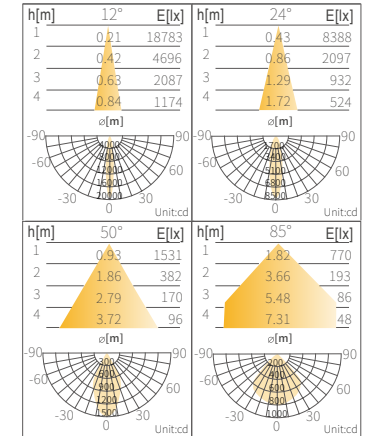

• POWER:14W, 4000K