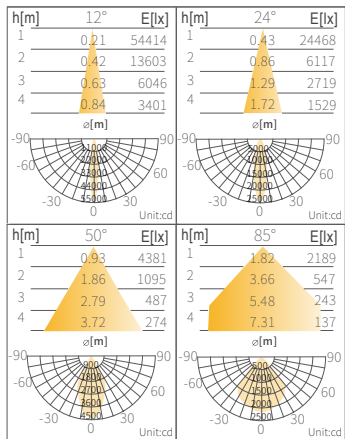

Mechanical Properties

Body	Aluminum
Base	AC Connection
Weight	1.1kg(1ft)/1.8kg(2ft)/2.4kg(3ft)/3.0kg(4ft)

[SPLASH]

LED Linear Wall Washer

Technical Operation Data

	LM-WS-14W-Szz	LM-WS-14D-Szz
LUMINOUS FLUX	1300lm	1400lm
COLOR	Warm white	Day white
CCT	3000K	4000K
CRI	>70	>70
RADIANCE ANGLE	12° /24° /50° /85°	12° /24° /50° /85°
LENGTH	1ft/30cm	1ft/30cm
VOLTAGE(DC)	36V DC	36V DC

	LM-WS-14C-Szz
LUMINOUS FLUX	1400lm
COLOR	Cool white
CCT	5700K
CRI	>70
RADIANCE ANGLE	12° /24° /50° /85°
LENGTH	1ft/30cm
VOLTAGE(DC)	36V DC

	LM-WS-27W-Szz	LM-WS-27D-Szz
LUMINOUS FLUX	2500lm	2700lm
COLOR	Warm white	Day white
CCT	3000K	4000K
CRI	>70	>70
RADIANCE ANGLE	12° /24° /50° /85°	12° /24° /50° /85°
LENGTH	2ft/60cm	2ft/60cm
VOLTAGE(DC)	36V DC	36V DC

	LM-WS-27C-Szz
LUMINOUS FLUX	2700lm
COLOR	Cool white
CCT	5700K
CRI	>70
RADIANCE ANGLE	12° /24° /50° /85°
LENGTH	2ft/60cm
VOLTAGE(DC)	36V DC

• POWER:14W, 4000K

• POWER:27W, 4000K

[SPLASH]

LED Linear Wall Washer

Technical Operation Data

• POWER:40W, 4000K

LM-WS-40W-Szz

LM-WS-40D-Szz

LUMINOUS FLUX	3700lm	4000lm
COLOR	Warm white	Day white
CCT	3000K	4000K
CRI	>70	>70
RADIANCE ANGLE	12° /24° /50° /85°	12° /24° /50° /85°
LENGTH	3ft/90cm	3ft/90cm
VOLTAGE(DC)	36V DC	36V DC