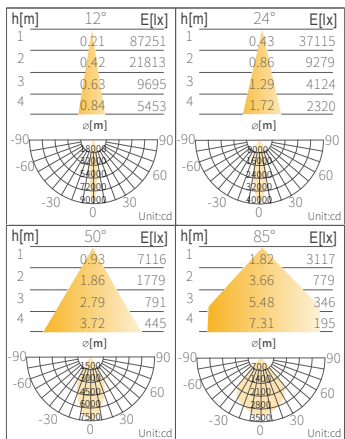

	LM-WS-27C-Szz
LUMINOUS FLUX	2700lm
COLOR	Cool white
CCT	5700K
CRI	>70
RADIANCE ANGLE	12° /24° /50° /85°
LENGTH	2ft/60cm
VOLTAGE(DC)	36V DC

• POWER:14W, 4000K

• POWER:27W, 4000K

[SPLASH]

LED Linear Wall Washer

Technical Operation Data

• POWER:40W, 4000K

LM-WS-40W-Szz

LM-WS-40D-Szz

LUMINOUS FLUX	3700lm	4000lm
COLOR	Warm white	Day white
CCT	3000K	4000K
CRI	>70	>70
RADIANCE ANGLE	12° /24° /50° /85°	12° /24° /50° /85°
LENGTH	3ft/90cm	3ft/90cm
VOLTAGE(DC)	36V DC	36V DC

LM-WS-40C-Szz

LUMINOUS FLUX	4000lm
COLOR	Cool white
CCT	5700K
CRI	>70
RADIANCE ANGLE	12° /24° /50° /85°
LENGTH	3ft/90cm
VOLTAGE(DC)	36V DC

• POWER:54W, 4000K

LM-WS-54W-Szz

LM-WS-54D-Szz

LUMINOUS FLUX	5000lm	5400lm
COLOR	Warm white	Day white
CCT	3000K	4000K
CRI	>70	>70
RADIANCE ANGLE	12° /24° /50° /85°	12° /24° /50° /85°
LENGTH	4ft/120cm	4ft/120cm
VOLTAGE(DC)	36V DC	36V DC

LM-WS-54C-Szz

LUMINOUS FLUX	5400lm
COLOR	Cool white
CCT	5700K
CRI	>70
RADIANCE ANGLE	12° /24° /50° /85°
LENGTH	4ft/120cm
VOLTAGE(DC)	36V DC

Remark:

'zz' (beam angle)= '12' (12°) / '24' (24°) / '50' (50°) / '85' (85°)