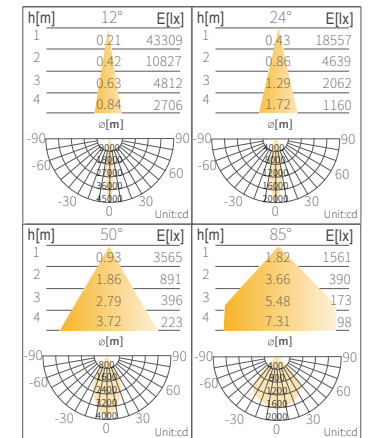

LED Linear Wall Washer

Dimensional Drawing

Size	1ft	2ft	3ft	4ft
L	300	600	900	1200
W	55	55	55	55
H	55	55	55	55
TH	100	100	100	100

*Unit = mm
*Length may be +/-5mm

Environmental Properties

Operating Temperature	-20°C ~ +40°C
Storage Temperature	-40°C ~ +75°C
Life time	50,000 hours

Mechanical Properties

Body	Aluminum
Base	AC Connection
Weight	1.1kg(1ft)/1.8kg(2ft)/2.4kg(3ft)/3.0kg(4ft)

[SPLASH]

LED Linear Wall Washer

Technical Operation Data

	LM-WS-14W-Szz	LM-WS-14D-Szz
LUMINOUS FLUX	1300lm	1400lm
COLOR	Warm white	Day white
CCT	3000K	4000K
CRI	>70	>70
RADIANCE ANGLE	12° /24° /50° /85°	12° /24° /50° /85°
LENGTH	1ft/30cm	1ft/30cm
VOLTAGE(DC)	36V DC	36V DC

	LM-WS-14C-Szz
LUMINOUS FLUX	1400lm
COLOR	Cool white
CCT	5700K
CRI	>70
RADIANCE ANGLE	12° /24° /50° /85°
LENGTH	1ft/30cm
VOLTAGE(DC)	36V DC

	LM-WS-27W-Szz	LM-WS-27D-Szz
LUMINOUS FLUX	2500lm	2700lm
COLOR	Warm white	Day white
CCT	3000K	4000K
CRI	>70	>70
RADIANCE ANGLE	12° /24° /50° /85°	12° /24° /50° /85°
LENGTH	2ft/60cm	2ft/60cm
VOLTAGE(DC)	36V DC	36V DC

	LM-WS-27C-Szz
LUMINOUS FLUX	2700lm
COLOR	Cool white
CCT	5700K
CRI	>70
RADIANCE ANGLE	12° /24° /50° /85°
LENGTH	2ft/60cm
VOLTAGE(DC)	36V DC

• POWER:14W, 4000K

• POWER:27W, 4000K

[SPLASH]

LED Linear Wall Washer