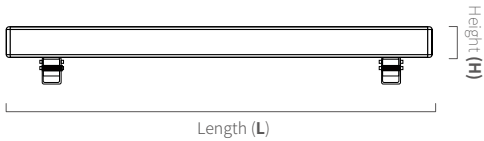

LED Linear Wall Washer

Dimensional Drawing

Size	1ft	2ft	3ft	4ft
L	300	600	900	1200
W	55	55	55	55
H	55	55	55	55
TH	100	100	100	100

*Unit = mm
*Length may be +/-5mm

Environmental Properties

Operating Temperature	-20°C ~ +40°C
Storage Temperature	-40°C ~ +75°C
Life time	50,000 hours

Mechanical Properties

Body	Aluminum
Base	AC Connection
Weight	1.1kg(1ft)/1.8kg(2ft)/2.4kg(3ft)/3.0kg(4ft)

[SPLASH]

LED Linear Wall Washer

Technical Operation Data

	LM-WS-14W-Szz	LM-WS-14D-Szz
LUMINOUS FLUX	1300lm	1400lm
COLOR	Warm white	Day white
CCT	3000K	4000K
CRI	>70	>70
RADIANCE ANGLE	12° /24° /50° /85°	12° /24° /50° /85°
LENGTH	1ft/30cm	1ft/30cm
VOLTAGE(DC)	36V DC	36V DC

Technical Operation Data

• POWER:40W, 4000K

LM-WS-40W-Szz

LM-WS-40D-Szz

LUMINOUS FLUX	3700lm	4000lm
COLOR	Warm white	Day white
CCT	3000K	4000K
CRI	>70	>70
RADIANCE ANGLE	12° /24° /50° /85°	12° /24° /50° /85°
LENGTH	3ft/90cm	3ft/90cm
VOLTAGE(DC)	36V DC	36V DC