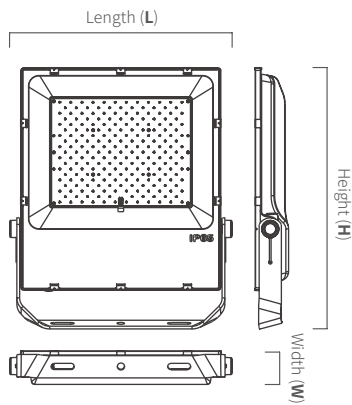

1/3 of the old size  
Great Savez in delivery!

## Dimensional Drawing

Power	70W	100W	150W	200W
L	245	295	330	360
W	50	54	54	54
H	355	402	430	470

\*Unit = mm  
\*Cut Hole size can be +/- 5mm