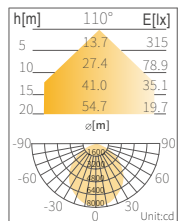

• POWER:200W, 4000K