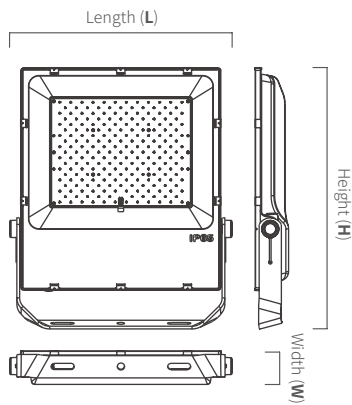

## Dimensional Drawing

Power	70W	100W	150W	200W
L	245	295	330	360
W	50	54	54	54
H	355	402	430	470

\*Unit = mm  
\*Cut Hole size can be +/- 5mm