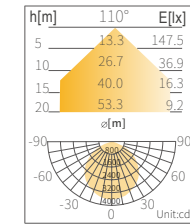

• POWER:70W, 4000K