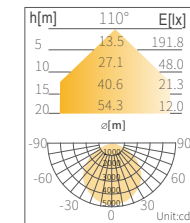

• POWER:100W, 4000K