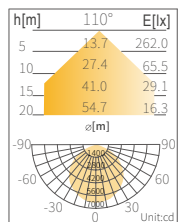

[SLIM] LED Flood Light

• POWER:150W, 4000K