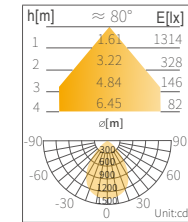

• POWER:30W, 4000K

TARGET REPLACEMENT :
CFL T8 36W x 2 Troffer