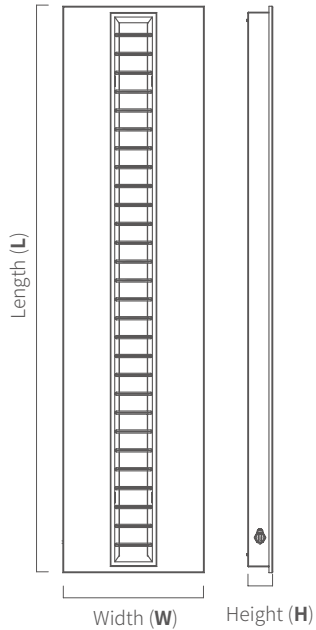

Mechanical Properties

Body	Aluminum
Base	AC Connection
Weight	1.0kg