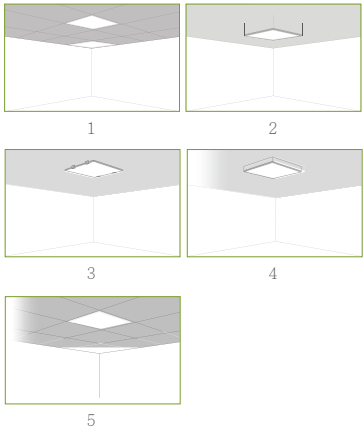

[PISO]

LED Panel

Installation Options

1. Recess directly to ceiling frame.
2. By pendent wires
3. Surface mounted By L-Bracket
4. Surface mounted by Ceiling metal box
5. Recess mounted by springs

Dimensional Drawing