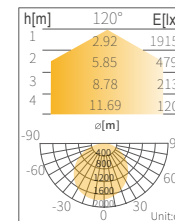

• POWER:55W, 4000K

Remark:
Please contact us for other specification information.