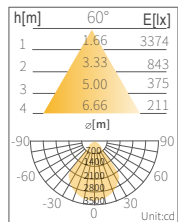

• POWER:60W, 4000K

	LM-SLW60-DN0W6	LM-SLD60-DN0W6
LUMINOUS FLUX	5400lm	5500lm
COLOR	Warm White	DAY White
CCT	3000K	4000K
CRI	>83	>83
REFLECTOR	Nano-Coating	Nano-Coating
RADIANCE ANGLE	60°	60°
VOLTAGE(AC)	220-240V 50/60Hz	220-240V 50/60Hz

LM-SLN60-DN0W6

LUMINOUS FLUX	5500lm
COLOR	Neutral white
CCT	5000K
CRI	>83
REFLECTOR	Nano-Coating
RADIANCE ANGLE	60°
VOLTAGE(AC)	220-240V 50/60Hz

Remark:

A: Mirror reflector

B: Nano-coating reflector

Please contact us for other specification information.