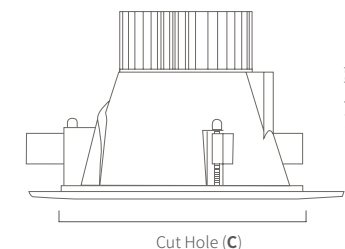

Dimensional Drawing

Dia.	260
H	160
C	Ø220

*Unit = mm
*Cut Hole size can be +/- 5mm

Diameter (Dia.)

Environmental Properties

Operating Temperature	-10°C ~ +40°C
Storage Temperature	-40°C ~ +60°C
Life time	50,000 hours

Mechanical Properties

Body	Aluminum
Base	External Driver
Weight	1.2kg

Cut Hole (C)

[APPOLLO]

COB Shop Lighter Series

Technical Operation Data

• POWER:45W, 4000K

	LM-SLW45-DN0W6	LM-SLD45-DN0W6
LUMINOUS FLUX	3800lm	4000lm
COLOR	Warm White	DAY White
CCT	3000K	4000K
CRI	>83	>83
REFLECTOR	Nano-coating	Nano-coating
RADIANCE ANGLE	60°	60°
VOLTAGE(AC)	220-240V 50/60Hz	220-240V 50/60Hz