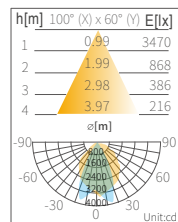

[THE NEXT]

COB Shop Lighter Series

Technical Operation Data

• POWER:60W

	LW-SLW60-AN0W	LM-SLD60-AN0W
LUMINOUS FLUX	5300lm	5500lm
COLOR	Warm White	DAY White
CCT	3000K	4000K
CRI	>83	>83
REFLECTOR	Mirror	Mirror
RADIANCE ANGLE	100° (X)x 60° (Y)	100° (X)x 60° (Y)
VOLTAGE(AC)	220-240V 50/60Hz	220-240V 50/60Hz

Dimensional Drawing

Dia.	260
H	160
C	Ø220

*Unit = mm
*Cut Hole size can be +/- 5mm

Diameter (Dia.)

Environmental Properties

Operating Temperature	-10°C ~ +40°C
Storage Temperature	-40°C ~ +60°C
Life time	50,000 hours