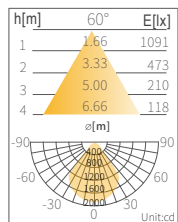

Dimensional Drawing

Dia.	260
H	160
C	Ø220

*Unit = mm
*Cut Hole size can be +/- 5mm

Diameter (Dia.)

Environmental Properties

Operating Temperature	-10°C ~ +40°C
Storage Temperature	-40°C ~ +60°C
Life time	50,000 hours

Mechanical Properties

Body	Aluminum
Base	External Driver
Weight	1.2kg

Cut Hole (C)

[APPOLLO]

COB Shop Lighter Series

Technical Operation Data

• POWER:45W, 4000K

	LM-SLW45-DN0W6	LM-SLD45-DN0W6
LUMINOUS FLUX	3800lm	4000lm
COLOR	Warm White	DAY White
CCT	3000K	4000K
CRI	>83	>83
REFLECTOR	Nano-coating	Nano-coating
RADIANCE ANGLE	60°	60°
VOLTAGE(AC)	220-240V 50/60Hz	220-240V 50/60Hz