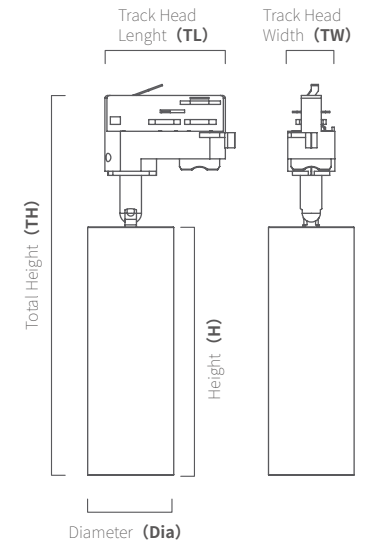

### Dimensional Drawing

Model	R60
Dia.	Ø60
TH	275
TL	84
TW	33
H	180

\*Unit = mm

### Mechanical Properties

Body	Aluminum
Base	Track System
Weight	528g