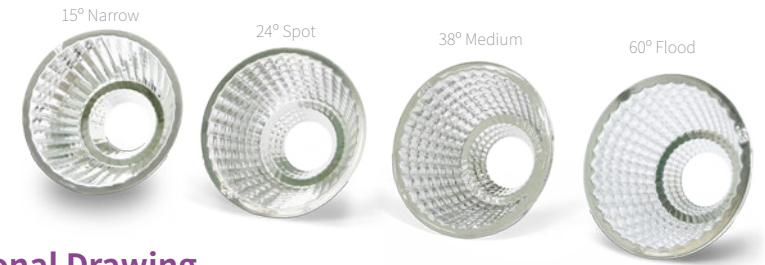

[LATTICE] R60 LED Track Light

Wide range of beam angle options
15° / 24° / 38° / 60° reflectors