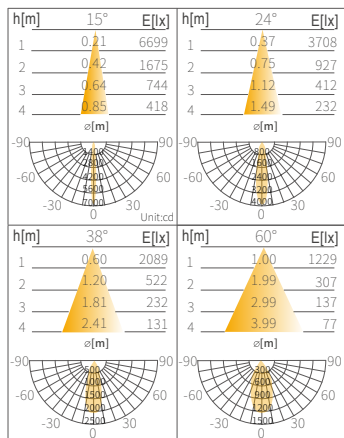

[LATTICE]

R60 LED Track Light

Technical Operation Data

• POWER:15W, 4000K

	LM-R60-15W-xyz-827	LM-R60-15W-xyz-830
LUMINOUS FLUX	1200lm	1270lm
COLOR	Super White	Warm White
CCT	2700K	3000K
CRI	>83	>83
RADIANCE ANGLE	15° /24° /38° /60°	15° /24° /38° /60°
VOLTAGE(AC)	90-265V 50/60Hz	90-265V 50/60Hz

	LM-R60-15W-xyz-835	LM-R60-15W-xyz-840
LUMINOUS FLUX	1311lm	1321lm
COLOR	Day white	Day white
CCT	3500K	4000K
CRI	>83	>83
RADIANCE ANGLE	15° /24° /38° /60°	15° /24° /38° /60°
VOLTAGE(AC)	90-265V 50/60Hz	90-265V 50/60Hz

	LM-R60-15W-xyz-850
LUMINOUS FLUX	1342lm
COLOR	Cool white
CCT	5000K
CRI	>83
RADIANCE ANGLE	15° /24° /38° /60°
VOLTAGE(AC)	90-265V 50/60Hz

Remark:
'x' (Lamp body color) = 'W' (white) / 'D' (Dark)
'y' (Beam Angle) = 'N' (15° Narrow) / 'S' (24° Spot) / 'M' (38° Medium) / 'F' (60° Flood)
'z' (Track Head) = '2' (Single Channel / 2-phase Track) / '4' (3 Channel / 4-phase Track)
Please contact us for other specification information.