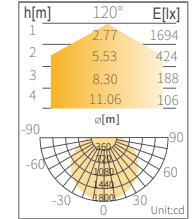

	LM-BEC50-AN0K5
LUMINOUS FLUX	6000lm
COLOR	Cool white
CCT	5500K
CRI	>83
RADIANCE ANGLE	120°
LENGTH	1560mm
VOLTAGE(AC)	220-240V 50/60Hz

Remark:
Please contact us for other specification information.

• POWER:50W, 4000K