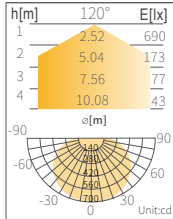

[ENDURO-PRO]

TRI-PROOF LED BATTEN

Technical Operation Data

Pro Version

	LM-BEW20-AN0K2	LM-BED20-AN0K2
LUMINOUS FLUX	2200lm	2400lm
COLOR	Warm White	Day white
CCT	3000K	4000K
CRI	>83	>83
RADIANCE ANGLE	120°	120°
LENGTH	600mm	600mm
VOLTAGE(AC)	220-240V 50/60Hz	220-240V 50/60Hz

	LM-BEC20-AN0K2
LUMINOUS FLUX	2400lm
COLOR	Cool white
CCT	5500K
CRI	>83
RADIANCE ANGLE	120°
LENGTH	600mm
VOLTAGE(AC)	220-240V 50/60Hz

	LM-BEW36-AN0K4	LM-BED36-AN0K4
LUMINOUS FLUX	4000lm	4400lm
COLOR	Warm White	Day white
CCT	3000K	4000K
CRI	>83	>83
RADIANCE ANGLE	120°	120°
LENGTH	1160mm	1160mm
VOLTAGE(AC)	220-240V 50/60Hz	220-240V 50/60Hz

	LM-BEC36-AN0K4
LUMINOUS FLUX	4320lm
COLOR	Cool white
CCT	5500K
CRI	>83
RADIANCE ANGLE	120°
LENGTH	1160mm
VOLTAGE(AC)	220-240V 50/60Hz

• POWER:20W, 4000K

Target Replacement :
CFL T8 18W x 2