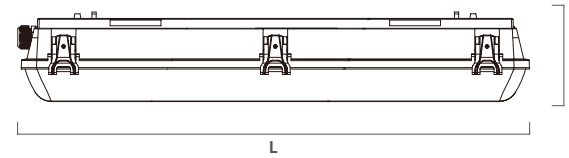

Emergency option

Build-in battery gear for 2 to 3 hours, 10W discharge.

[ENDURO-PRO] TRI-PROOF LED BATTEN

Dimensional Drawing

Model	20W	36W	50W
Length (L)	600	1160	1560
Width (W)	120	120	120
Height (H)	108	108	108