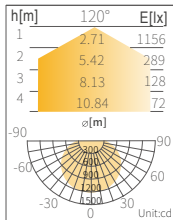

• POWER:36W, 4000K

Target Replacement :
CFL T8 36W x 2

[ENDURO-PRO]

TRI-PROOF LED BATTEN

	LM-BEW50-AN0K5	LM-BED50-AN0K5
LUMINOUS FLUX	5400lm	6000lm
COLOR	Warm White	Day white
CCT	3000K	4000K
CRI	>83	>83
RADIANCE ANGLE	120°	120°
LENGTH	1560mm	1560mm
VOLTAGE(AC)	220-240V 50/60Hz	220-240V 50/60Hz

	LM-BEC50-AN0K5
LUMINOUS FLUX	6000lm
COLOR	Cool white
CCT	5500K
CRI	>83
RADIANCE ANGLE	120°
LENGTH	1560mm
VOLTAGE(AC)	220-240V 50/60Hz

Remark:
Please contact us for other specification information.