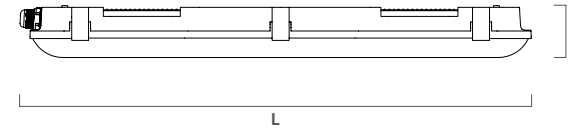

#### Dimensional Drawing

Model	20W	36W	50W
Length (L)	665	1235	1575
Width (W)	90	90	90
Height (H)	70	70	70

\*Unit = mm  
\*Length may be +/-5mm