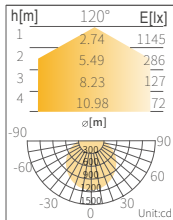

• POWER:36W, 4000K

Target Replacement :
CFL T8 36W x 2

	LM-BEW36-BN0K4	LM-BED36-BN0K4
LUMINOUS FLUX	3300lm	3600lm
COLOR	Warm White	Day white
CCT	3000K	4000K
CRI	>83	>83
RADIANCE ANGLE	120°	120°
LENGTH	1235mm	1235mm
VOLTAGE(AC)	220-240V 50/60Hz	220-240V 50/60Hz

	LM-BEC36-BN0K4
LUMINOUS FLUX	3600lm
COLOR	Cool white
CCT	5500K
CRI	>83
RADIANCE ANGLE	120°
LENGTH	1235mm
VOLTAGE(AC)	220-240V 50/60Hz

[ENDURO-ECO]

TRI-PROOF LED BATTEN

	LM-BEW50-BN0K5	LM-BED50-BN0K5
LUMINOUS FLUX	4600lm	5000lm
COLOR	Warm White	Day white
CCT	3000K	4000K
CRI	>83	>83
RADIANCE ANGLE	120°	120°
LENGTH	1575mm	1575mm
VOLTAGE(AC)	220-240V 50/60Hz	220-240V 50/60Hz

	LM-BEC50-BN0K5
LUMINOUS FLUX	5000lm
COLOR	Cool white
CCT	5500K
CRI	>83
RADIANCE ANGLE	120°
LENGTH	1575mm
VOLTAGE(AC)	220-240V 50/60Hz

Remark:
Please contact us for other specification information.