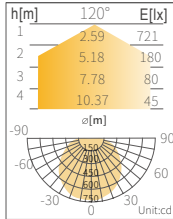

[ENDURO-ECO]

TRI-PROOF LED BATTEN

Technical Operation Data

Eco Version

• POWER:20W, 4000K

Target Replacement :
CFL T8 18W x 2

	LM-BEW20-BN0K2	LM-BED20-BN0K2
LUMINOUS FLUX	1800lm	2000lm
COLOR	Warm White	Day white
CCT	3000K	4000K
CRI	>83	>83
RADIANCE ANGLE	120°	120°
LENGTH	665mm	665mm
VOLTAGE(AC)	220-240V 50/60Hz	220-240V 50/60Hz

	LM-BEC20-BN0K2
LUMINOUS FLUX	2000lm
COLOR	Cool white
CCT	5500K
CRI	>83
RADIANCE ANGLE	120°
LENGTH	665mm
VOLTAGE(AC)	220-240V 50/60Hz