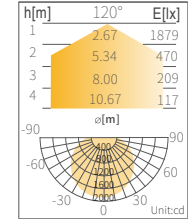

• POWER:50W, 4000K

Target Replacement :
CFL T8 58W x 2